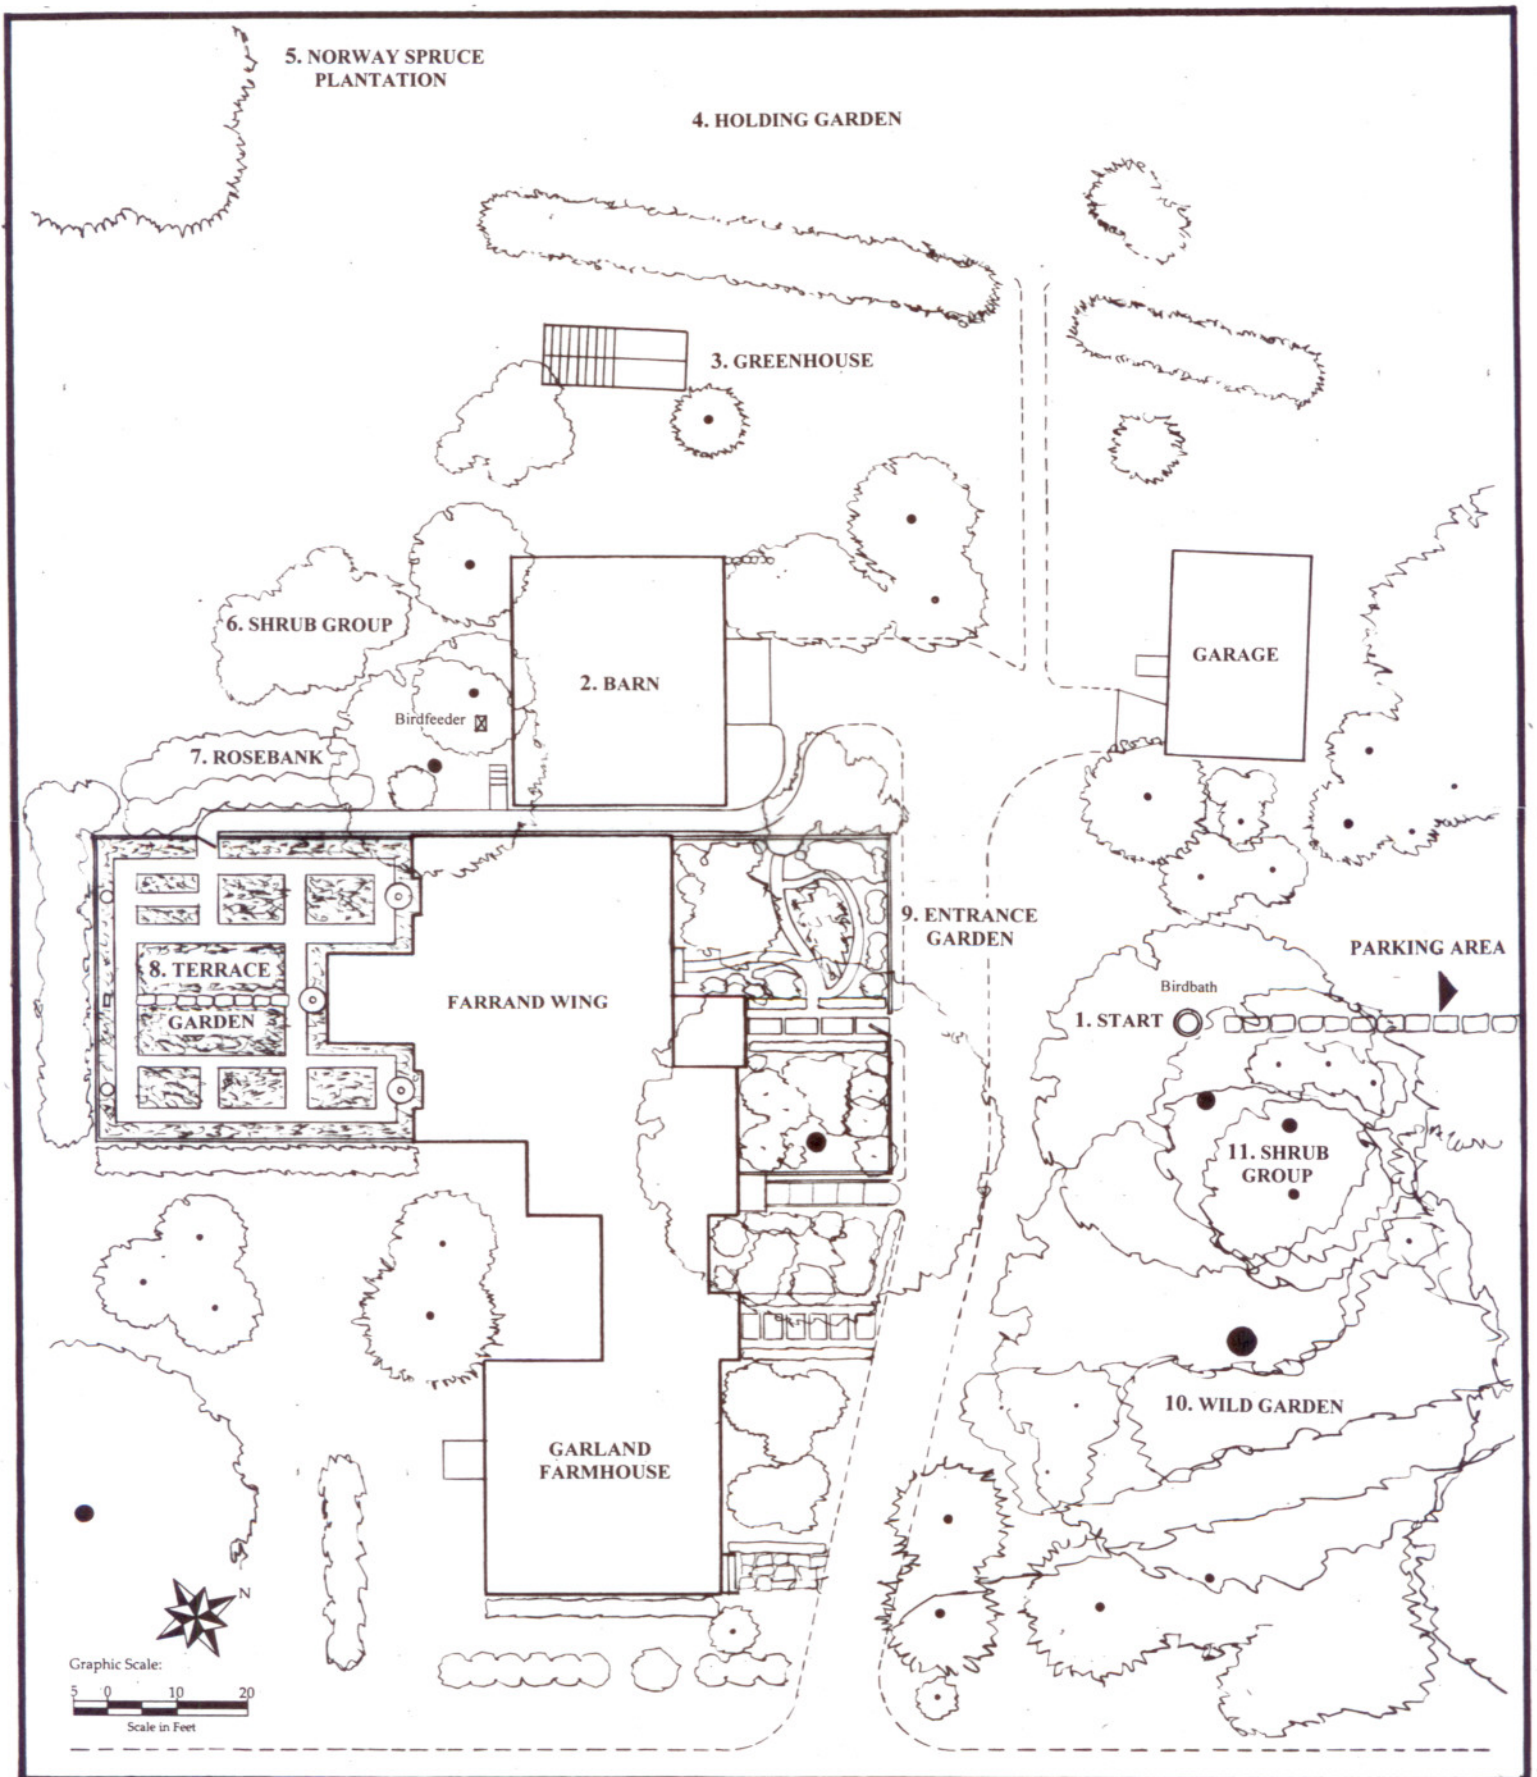

Garland Farm Garden Plan

The Beatrix Farrand Society

P.O. Box 111 Mt. Desert, Maine 04660

www.beatrixfarrandsociety.org